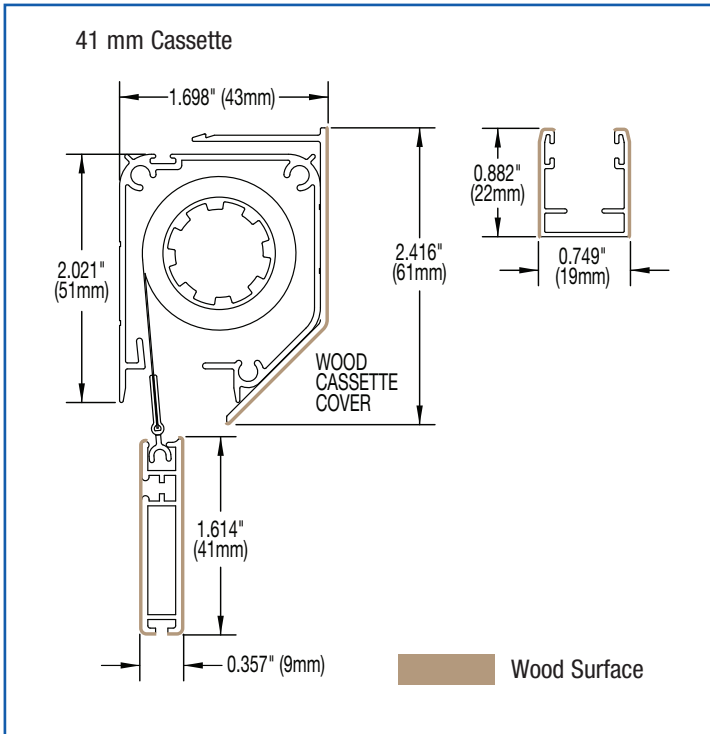

Incognito²