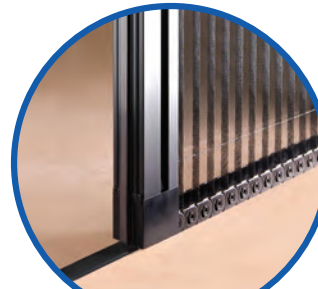

## Elegant. Stylish. Easy to use. **Pleated Sheer Screen.**

**SHEER  
SCREEN**  
BY GENIUS

### No Bottom Channels

Track installs flat, no runner to trip or step over.

Wheelchair  
Accessible

The Sheer Screen is easy to use and glides smoothly with the gentle touch of a finger. Plus, it stays put in any position. Featuring a thin flat bottom guide, this screen is also wheel chair, walker and cane friendly. Just another reason why Genius is the cure for the common screen!