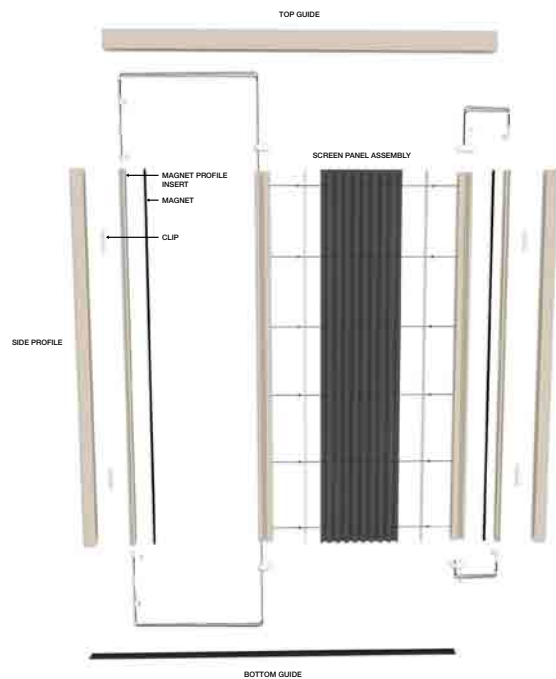

SERIES: ZigZag

CUSTOM MADE TO SIZE FEATURING PLEATED STYLE FABRIC

View and download the installation instructions at:
www.geniusscreens.com

04.10.18