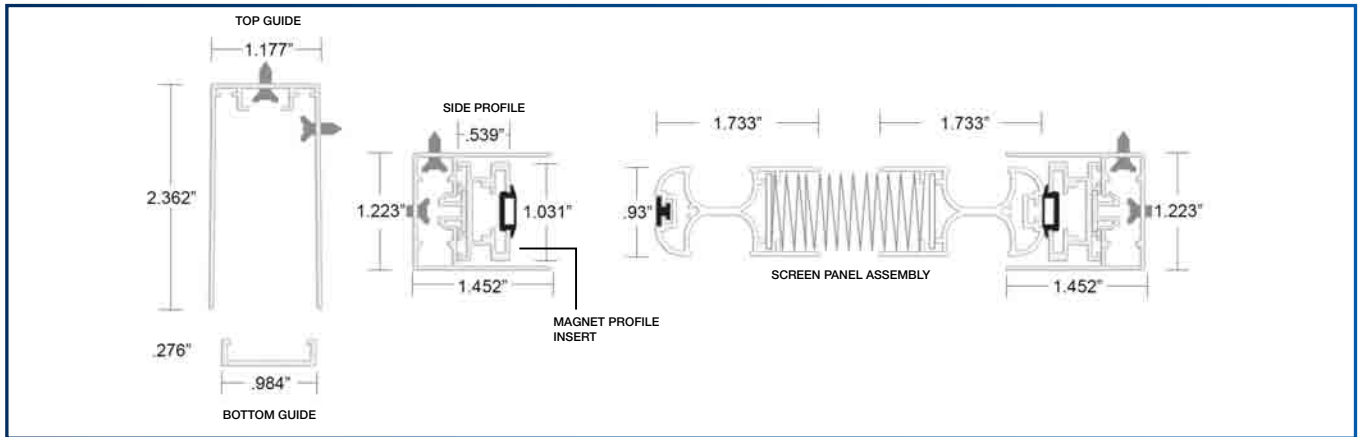

SERIES: ZigZag

CUSTOM MADE TO SIZE FEATURING PLEATED STYLE FABRIC

View and download the installation instructions at:
www.geniusscreens.com

04.10.18