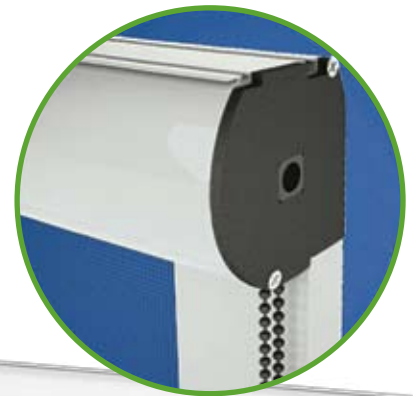

The retractable way to screen any door or window.

Genius[®]
Retractable Screen Systems

geniusscreens.com

TECHNICAL PROFILES

Manual Version

Versatile

The Olympic can be ordered with either charcoal Insect Screen or white Solar Control SheerWeave 1000, in a wide range of sizes.

SIZES W / CHARCOAL INSECT SCREEN

WIDTH
MIN : 24" (60.96 cm)
MAX : 230" (584.2 cm)

HEIGHT
MIN : 24" (60.96 cm)
MAX : 120" (304.8 cm)

SIZES W / WHITE SOLAR CONTROL

WIDTH
MIN : 24" (60.96 cm)
MAX : 157" (398.78 cm)

HEIGHT
MIN : 24" (60.96 cm)
MAX : 83" (210.82 cm)

Choose Manual or Motorized with Remote Control

A standing height pull-chain raises and lowers the Olympic manually.

The motorized version comes with an easy-to-use remote control. Open or close the screen with the touch of a button – a wonderfully convenient feature. One channel or three channel remotes available.