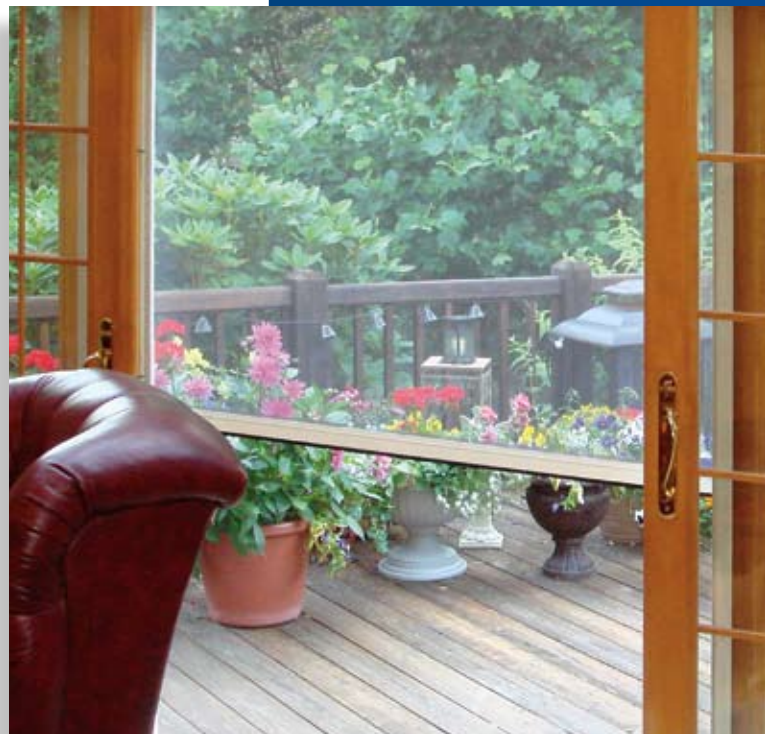

Genius Retractable Screens

geniusscreens.com

The Olympic retractable screen allows for natural ventilation of medium and large size openings. It's the perfect choice for patio enclosures, gazebos, garage doors and other openings that are up to 10 feet tall and 19 feet wide!

Available in a manual version with pull chain – or motorized with a portable and easy-to-use remote control – the Olympic is another work of **Genius**.

T : 866.523.9511

F : 336.753.8019

E : orders@genius-screens.com

The retractable way to screen any door or window.

Genius[®]
Retractable Screen Systems

geniusscreens.com

TECHNICAL PROFILES

Manual Version

Versatile

The Olympic can be ordered with either charcoal Insect Screen or white Solar Control SheerWeave 1000, in a wide range of sizes.

HEIGHT
MIN : 24" (60.96 cm)
MAX : 83" (210.82 cm)

Choose Manual or Motorized with Remote Control

A standing height pull-chain raises and lowers the Olympic manually.

The motorized version comes with an easy-to-use remote control. Open or close the screen with the touch of a button – a wonderfully convenient feature. One channel or three channel remotes available.