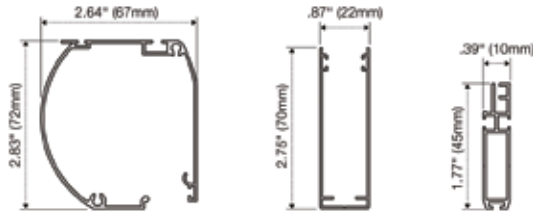

TECHNICAL PROFILES

Manual Version