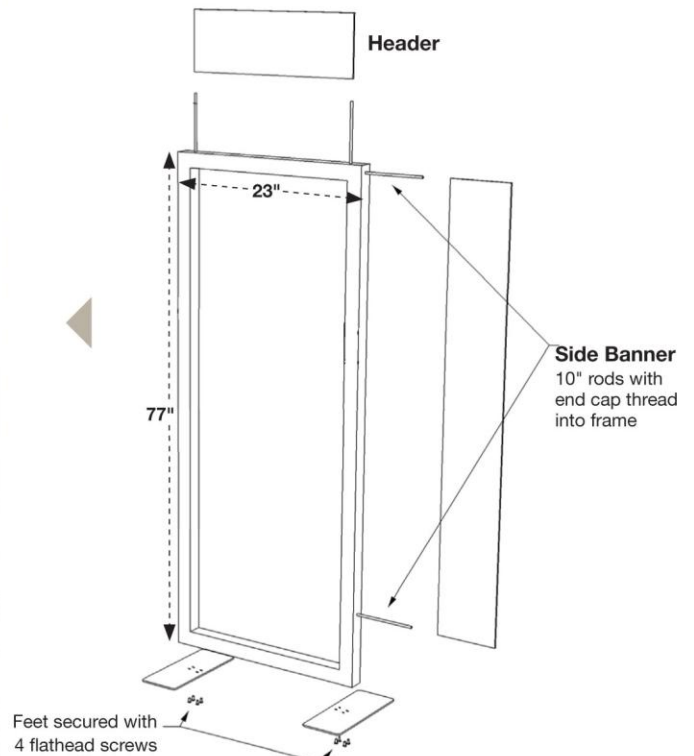

GENIUS[®] IS PROUD TO ANNOUNCE A NEW

DISPLAY

to make your showroom or home show come to life

Products to showcase

Part #: 55-00018-2-3

**Pleated
Sheer
Screen**

Part #: 55-00019-2-3

**Standard
Screen**