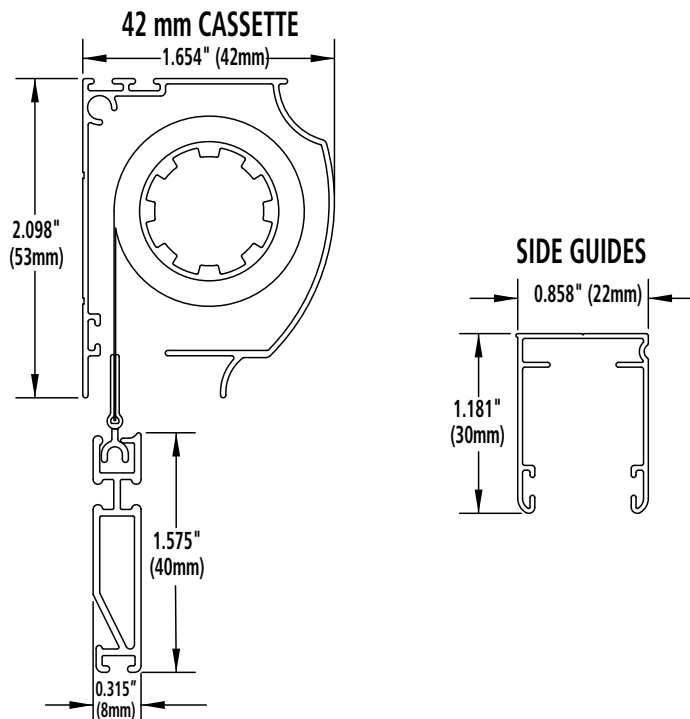

CUSTOM MADE SCREEN FABRIC OPTIONS

OPTION	COLOR	ADD TO LIST:
BetterVue® Low Visibility Screen 80" Max Height	Charcoal	Add to List Price
TuffScreen No-See-Um Fabric 56" Max Height	Charcoal	Add to List Price

ADDITIONAL WINDOW SCREEN OPTIONS

22mm Side Guide Rails

White, Almond, Brownstone only

No Additional Charge

No Speed Reducer (Brake)

Deduct List

Rubber "L" Bug Seal

for use in the Leading Edge of the Pull Bar (not installed)

List Per Lineal Inch of the Width Measurement

Wind Pile

used in the Side Guide Rails

No Additional Charge

Pull Cord

for use with tall or hard to reach screens

No Additional Charge

Telescoping Pole with Hook

for use with tall or hard to reach screens

List

PART PROFILES