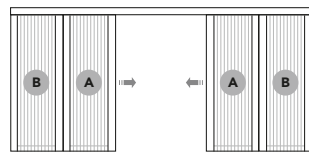

BOTTOM GUIDE

**Easy to Use**  
The screen moves with a gentle touch.

**No Bottom Channels**  
Track installs flat, no runner to trip or step over.

**Wheelchair Accessible**

ONE PANEL  
END-LATCHED, RIGHT or LEFT

TWO PANEL  
CENTER-LATCHED

TWO PANEL  
END-LATCHED

THREE PANEL  
CENTER-LATCHED, 2/1 COMBO

THREE PANEL  
END-LATCHED

FOUR PANEL  
CENTER-LATCHED

FOUR PANEL  
CENTER LATCHED, 3/1 COMBO

FIVE PANEL  
CENTER-LATCHED, 3/2 COMBO

SIX PANEL  
CENTER-LATCHED

LEGEND

**A** END PANEL WITH SEAL

**B** PANEL WITH CONNECTOR

Easily removes for storage.