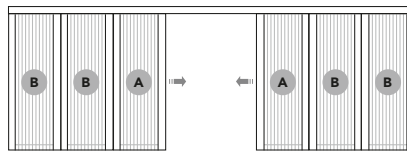

BOTTOM GUIDE

**Easy to Use**  
The screen moves with a gentle touch.

**No Bottom Channels**  
Track installs flat, no runner to trip or step over.

**Wheelchair Accessible**

ONE PANEL  
END-LATCHED, RIGHT or LEFT

TWO PANEL  
CENTER-LATCHED

TWO PANEL  
END-LATCHED

THREE PANEL  
CENTER-LATCHED, 2/1 COMBO

THREE PANEL  
END-LATCHED

FOUR PANEL  
CENTER-LATCHED

FOUR PANEL  
CENTER LATCHED, 3/1 COMBO

FIVE PANEL  
CENTER-LATCHED, 3/2 COMBO

SIX PANEL  
CENTER-LATCHED

LEGEND

**A** END PANEL WITH SEAL

**B** PANEL WITH CONNECTOR

Easily removes for storage.