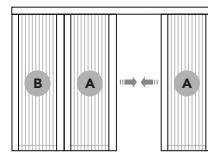

### Streamlined Design

- Features a thin flat bottom guide with no added trip hazards.

### Easy to Use

- Glides smoothly with the touch of a finger.
- Screen can be open, closed or stopped in any position in between.

Let's get technical.

TOP PROFILE

SIDE PROFILE

SCREEN PANEL PROFILES WITH PLEATED FABRIC

BOTTOM GUIDE

**Easy to Use**  
The screen moves with a gentle touch.

**No Bottom Channels**  
Track installs flat, no runner to trip or step over.

**Wheelchair Accessible**

ONE PANEL  
END-LATCHED, RIGHT or LEFT

TWO PANEL  
CENTER-LATCHED

TWO PANEL  
END-LATCHED

THREE PANEL  
CENTER-LATCHED, 2/1 COMBO

THREE PANEL  
END-LATCHED

FOUR PANEL  
CENTER-LATCHED

FOUR PANEL  
CENTER LATCHED, 3/1 COMBO

FIVE PANEL  
CENTER-LATCHED, 3/2 COMBO