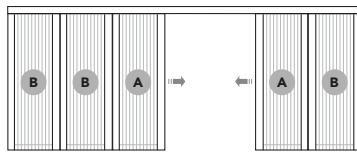

BOTTOM GUIDE

**Easy to Use**  
The screen moves with a gentle touch.

**No Bottom Channels**  
Track installs flat, no runner to trip or step over.

**Wheelchair Accessible**

ONE PANEL  
END-LATCHED, RIGHT or LEFT

TWO PANEL  
CENTER-LATCHED

TWO PANEL  
END-LATCHED

THREE PANEL  
CENTER-LATCHED, 2/1 COMBO

THREE PANEL  
END-LATCHED

FOUR PANEL  
CENTER-LATCHED

FOUR PANEL  
CENTER LATCHED, 3/1 COMBO

FIVE PANEL  
CENTER-LATCHED, 3/2 COMBO

SIX PANEL  
CENTER-LATCHED

LEGEND

**A** END PANEL WITH SEAL

**B** PANEL WITH CONNECTOR

Easily removes for storage.