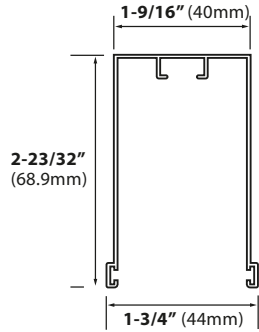

Let's get technical.

TOP PROFILE