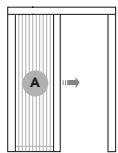

### Streamlined Design

- Features a thin flat bottom guide with no added trip hazards.

### Easy to Use

- Glides smoothly with the touch of a finger.
- Screen can be open, closed or stopped in any position in between.

Let's get technical.

TOP PROFILE

SIDE PROFILE

SCREEN PANEL PROFILES WITH PLEATED FABRIC

BOTTOM GUIDE

**Easy to Use**  
The screen moves with a gentle touch.

**No Bottom Channels**  
Track installs flat, no runner to trip or step over.

**Wheelchair Accessible**

ONE PANEL  
END-LATCHED, RIGHT or LEFT

TWO PANEL  
CENTER-LATCHED

TWO PANEL  
END-LATCHED

THREE PANEL  
CENTER-LATCHED, 2/1 COMBO

THREE PANEL  
END-LATCHED

FOUR PANEL  
CENTER-LATCHED

FOUR PANEL  
CENTER LATCHED, 3/1 COMBO

FIVE PANEL  
CENTER-LATCHED, 3/2 COMBO