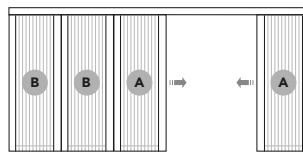

### Streamlined Design

- Features a thin flat bottom guide with no added trip hazards.

BOTTOM GUIDE

**Easy to Use**  
The screen moves with a gentle touch.

**No Bottom Channels**  
Track installs flat, no runner to trip or step over.

**Wheelchair Accessible**

ONE PANEL  
END-LATCHED, RIGHT or LEFT

TWO PANEL  
CENTER-LATCHED

TWO PANEL  
END-LATCHED

THREE PANEL  
CENTER-LATCHED, 2/1 COMBO

THREE PANEL  
END-LATCHED

FOUR PANEL  
CENTER-LATCHED

FOUR PANEL  
CENTER LATCHED, 3/1 COMBO

FIVE PANEL  
CENTER-LATCHED, 3/2 COMBO

SIX PANEL  
CENTER-LATCHED

LEGEND

**A** END PANEL WITH SEAL

**B** PANEL WITH CONNECTOR

Easily removes for storage.