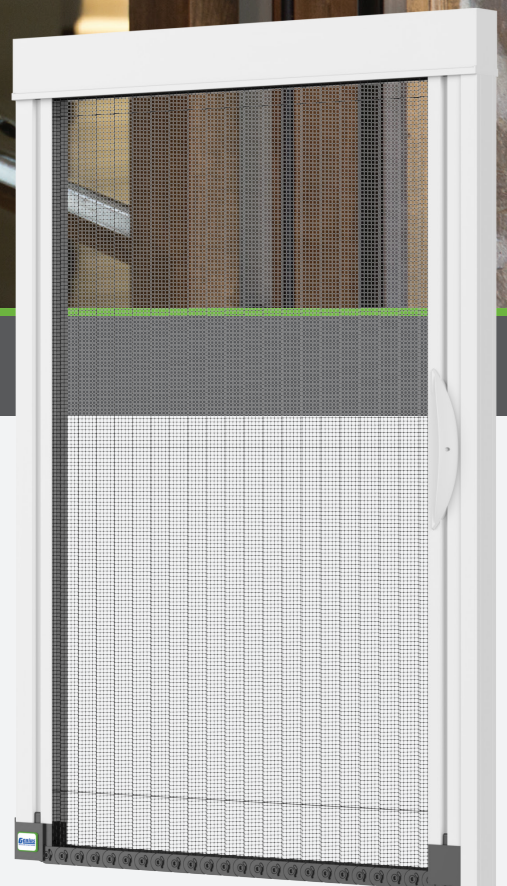

## Pleated Retractable Screens

Perfect for single entry doors, the sheer screen features smooth operation with a streamlined design that is wheelchair-, walker- and cane-friendly. The elegant design enhances any size doorway. Easily removes for storage.

### Streamlined Design

- Features a thin flat bottom guide with no added trip hazards.

### Easy to Use

- Glides smoothly with the touch of a finger.
- Screen can be open, closed or stopped in any position in between.

Let's get technical.

TOP PROFILE

SIDE PROFILE

SCREEN PANEL PROFILES WITH PLEATED FABRIC

BOTTOM GUIDE

**Easy to Use**  
The screen moves with a gentle touch.

**No Bottom Channels**  
Track installs flat, no runner to trip or step over.

**Wheelchair Accessible**

ONE PANEL  
END-LATCHED, RIGHT or LEFT