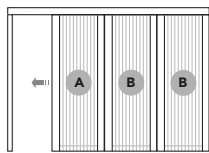

### Easy to Use

- Glides smoothly with the touch of a finger.
- Screen can be open, closed or stopped in any position in between.

Let's get technical.

TOP PROFILE

SIDE PROFILE

SCREEN PANEL PROFILES WITH PLEATED FABRIC

BOTTOM GUIDE

**Easy to Use**  
The screen moves with a gentle touch.

**No Bottom Channels**  
Track installs flat, no runner to trip or step over.

**Wheelchair Accessible**

ONE PANEL  
END-LATCHED, RIGHT or LEFT

TWO PANEL  
CENTER-LATCHED

TWO PANEL  
END-LATCHED

THREE PANEL  
CENTER-LATCHED, 2/1 COMBO

THREE PANEL  
END-LATCHED

FOUR PANEL  
CENTER-LATCHED

FOUR PANEL  
CENTER LATCHED, 3/1 COMBO

FIVE PANEL  
CENTER-LATCHED, 3/2 COMBO