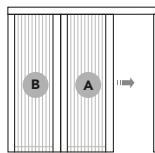

### Easy to Use

- Glides smoothly with the touch of a finger.
- Screen can be open, closed or stopped in any position in between.

Let's get technical.

TOP PROFILE

SIDE PROFILE

SCREEN PANEL PROFILES WITH PLEATED FABRIC

BOTTOM GUIDE

**Easy to Use**  
The screen moves with a gentle touch.

**No Bottom Channels**  
Track installs flat, no runner to trip or step over.

**Wheelchair Accessible**

ONE PANEL  
END-LATCHED, RIGHT or LEFT

TWO PANEL  
CENTER-LATCHED

TWO PANEL  
END-LATCHED

THREE PANEL  
CENTER-LATCHED, 2/1 COMBO

THREE PANEL  
END-LATCHED

FOUR PANEL  
CENTER-LATCHED

FOUR PANEL  
CENTER LATCHED, 3/1 COMBO

FIVE PANEL  
CENTER-LATCHED, 3/2 COMBO