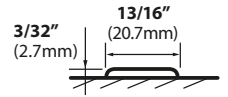

BOTTOM GUIDE