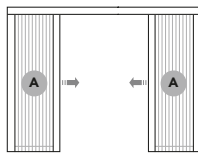

### Streamlined Design

- Features a thin flat bottom guide with no added trip hazards.

### Easy to Use

- Glides smoothly with the touch of a finger.
- Screen can be open, closed or stopped in any position in between.

Let's get technical.

TOP PROFILE

SIDE PROFILE

SCREEN PANEL PROFILES WITH PLEATED FABRIC

BOTTOM GUIDE

**Easy to Use**  
The screen moves with a gentle touch.

**No Bottom Channels**  
Track installs flat, no runner to trip or step over.

**Wheelchair Accessible**

ONE PANEL  
END-LATCHED, RIGHT or LEFT

TWO PANEL  
CENTER-LATCHED

TWO PANEL  
END-LATCHED

THREE PANEL  
CENTER-LATCHED, 2/1 COMBO

THREE PANEL  
END-LATCHED

FOUR PANEL  
CENTER-LATCHED

FOUR PANEL  
CENTER LATCHED, 3/1 COMBO

FIVE PANEL  
CENTER-LATCHED, 3/2 COMBO