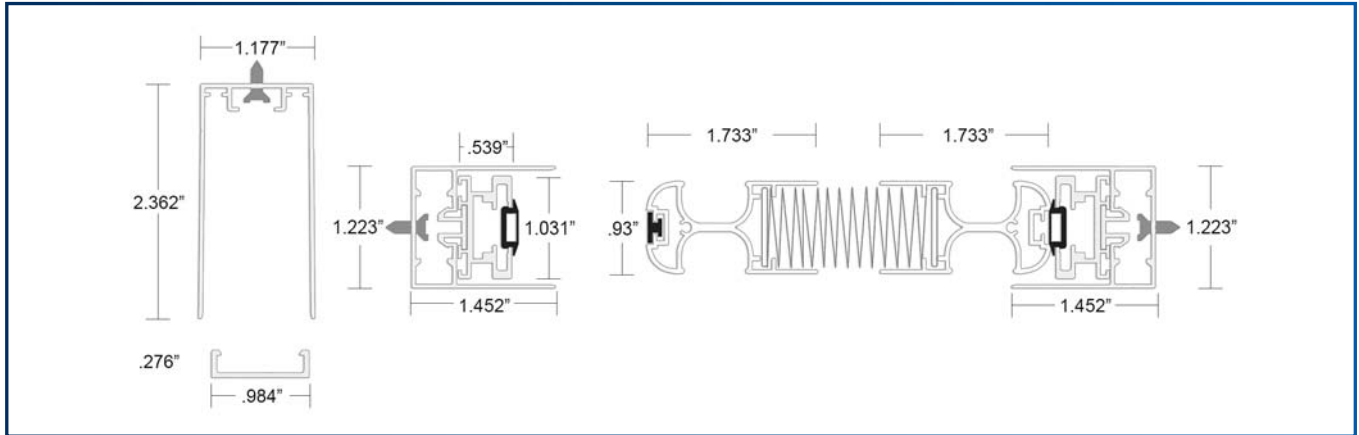

SERIES: ZigZag1

CUSTOM MADE TO SIZE FEATURING PLEATED STYLE FABRIC

View and download the installation instructions at:
www.geniusscreens.com

2.01.19