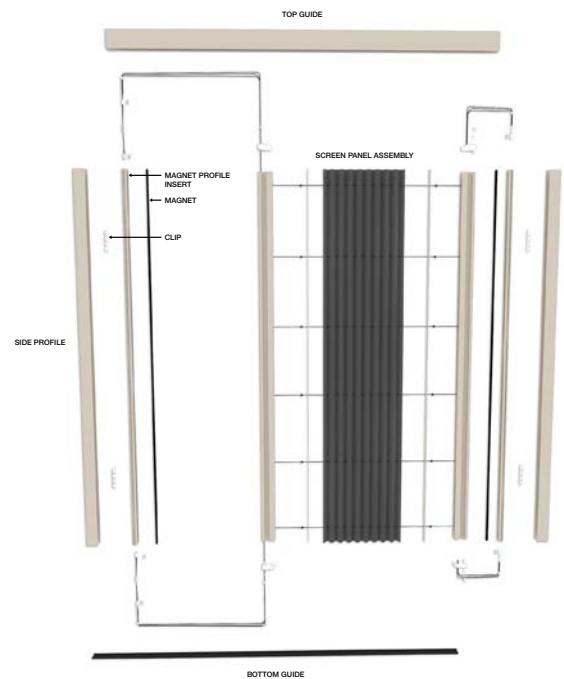

SERIES: ZigZag1

CUSTOM MADE TO SIZE FEATURING PLEATED STYLE FABRIC

View and download the installation instructions at:
www.geniusscreens.com

2.01.19