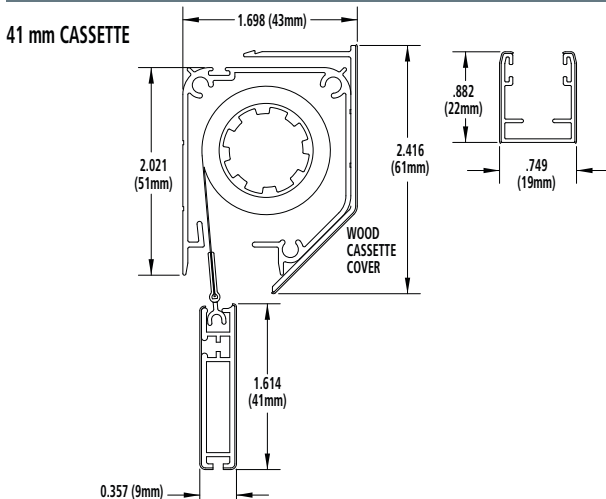

PART PROFILES

Notes: Genius screens are designed to support natural ventilation and protection against air born insects and other pests. Windy conditions may affect the performance of the screen. Retract the screen in windy circumstances, during inclement weather and when not needed to support immediate ventilation or prolong periods of time when not used.

3.15.18